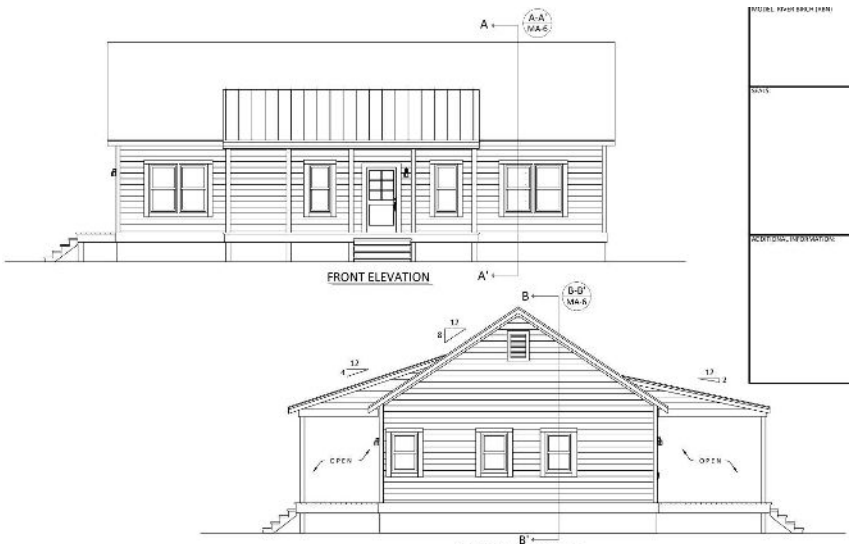

2850 - 32 River Birch

1,375 Sq ft

Ranch style, 3 bedrooms, 2 bath, living room, dining area, kitchen, walk-in closet, laundry room, covered porch

SEALS
ADDITIONAL INFORMATION