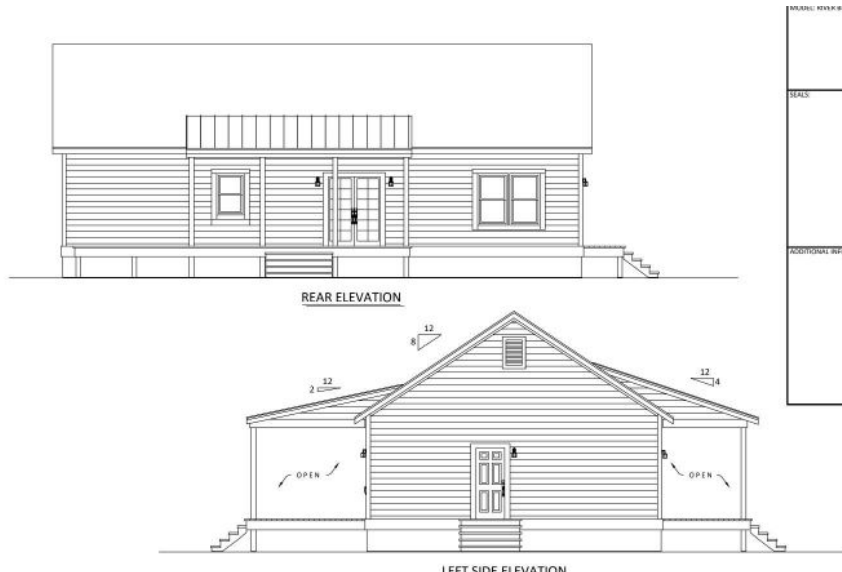

SEALS
ADDITIONAL INFORMATION