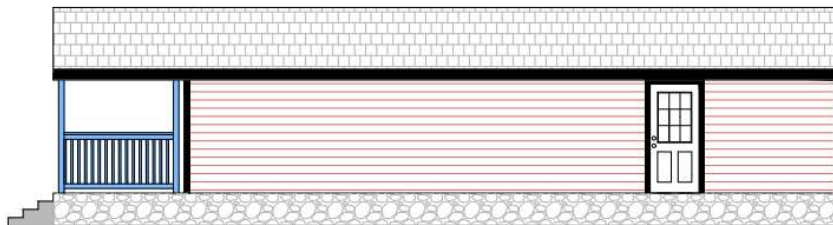

1640 - 21 Single Cottage Floor Plan

640 sq ft

2 bedrooms, 1 bath, living room, covered porch

Craft Cottage Builders
1640-21 Cottage
640 sqft
5:12 Roof Pitch
12" Overhangs