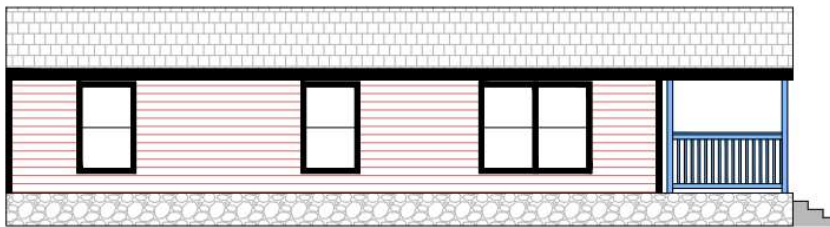

1640 - 21 Single Cottage Floor Plan

640 sq ft

2 bedrooms, 1 bath, living room, covered porch

Craft Cottage Builders
1640-21 Cottage
640 sqft
5:12 Roof Pitch
12" Overhangs