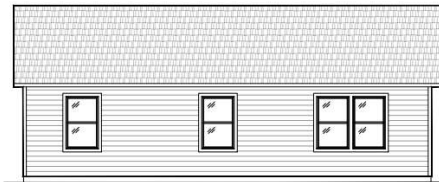

2840 - 32 Craft Cottage Elevation & Floor Plan

1,140 sq ft

3 bedrooms, 2 baths, living room, kitchen, utility room, porch

FRONT ELEVATION

LEFT ELEVATION

RIGHT ELEVATION

REAR ELEVATION