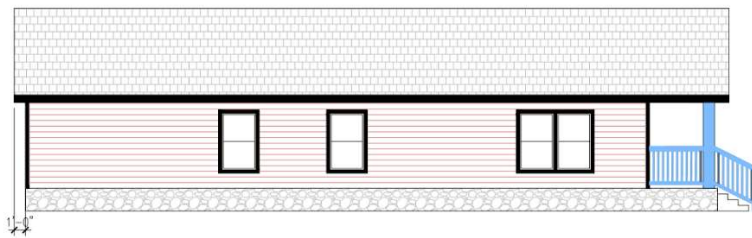

# 2856 - 32 Art Cottage Elevation & Floor Plan

1,596 sq ft

3 bedrooms, 2 bath, living room, utility room, kitchen, dining room

Craft Cottage Builders  
 2856-32 Artist Cottage  
 1596 sqft  
 12" Overhangs