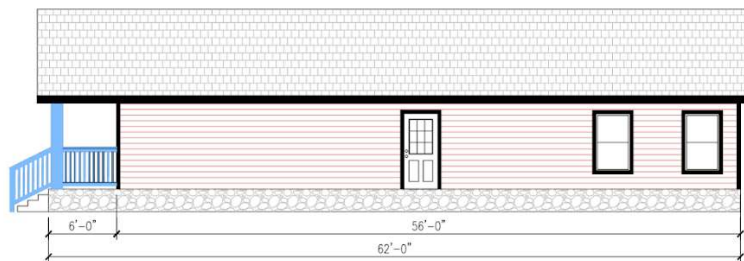

# 2856 - 32 Art Cottage Elevation & Floor Plan

1,596 sq ft

3 bedrooms, 2 bath, living room, utility room, kitchen, dining room

Craft Cottage Builders  
 2856-32 Artist Cottage  
 1596 sqft  
 12" Overhangs