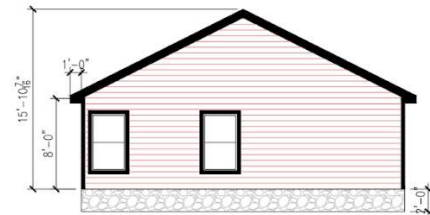

# 2856 - 32 Art Cottage Elevation & Floor Plan

1,596 sq ft

3 bedrooms, 2 bath, living room, utility room, kitchen, dining room

Craft Cottage Builders  
 2856-32 Artist Cottage  
 1596 sqft  
 12" Overhangs